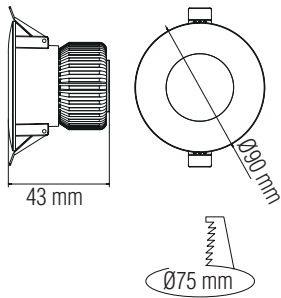

LED DOWNLIGHT

Product&Family Code: 016 044 0005

VANESSA-5

Technical Drawing

Technical Data	
Voltage (V)	85-265V
Product Wattage (W)	5
Equivalence with incandescent lamp	40
Colour Render Index (Ra)	>Ra80
Colour Temperature (K)	6400K
Materials	Aluminium + Glass
Protection Class	II
Dimmable	No
EEI	A to A++
Warm-up time up to 60 % of the full light output	Instant Full Light
Luminous Flux (lm)	341
Luminous Efficacy (lm/W)	68.2
Rated Life (hrs) ⌚	30.000
IP Rating	20
Power Factor	>0.5
Beam Angle	27.4°
Starting Time	<0.2s
Number of ON-OFF cycling	x15.000